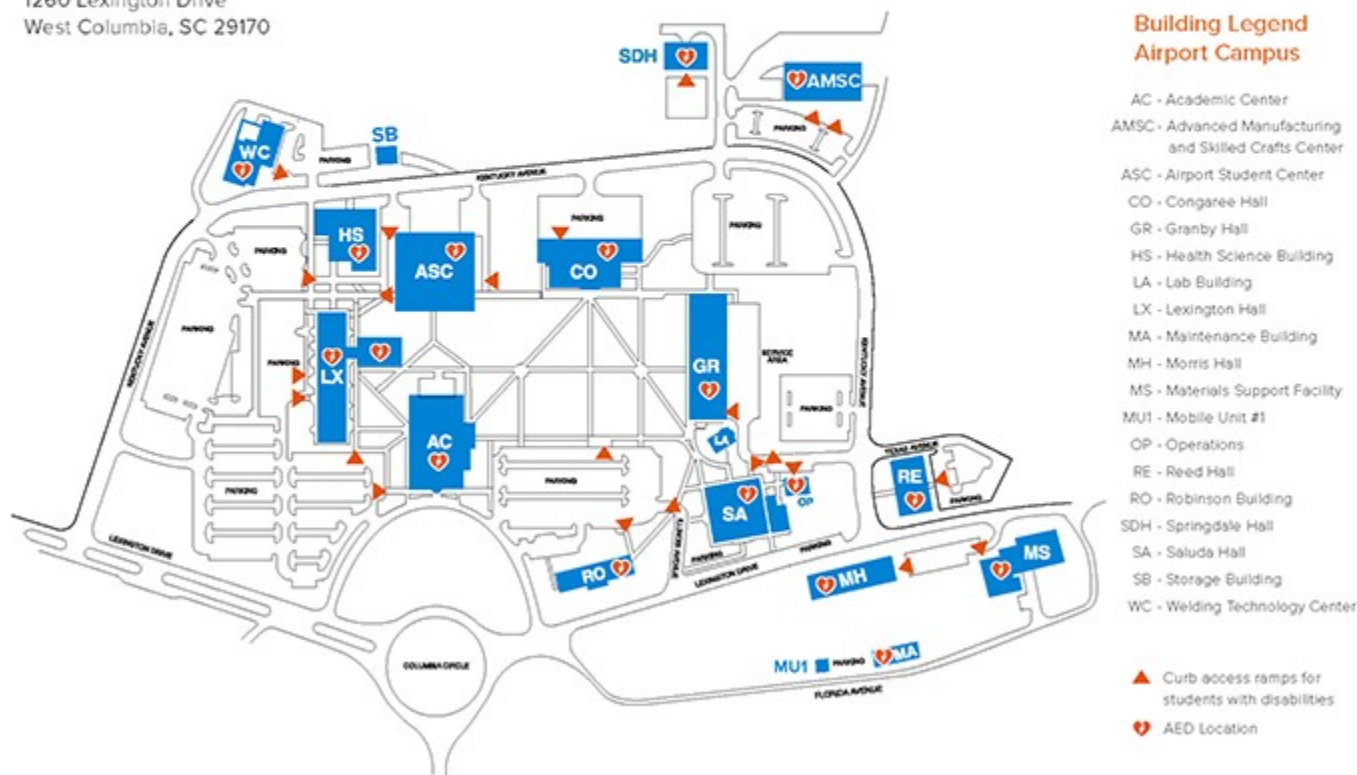

BUILDING LOCATION MAP AIRPORT CAMPUS

1260 Lexington Drive
West Columbia, SC 29170

Building Legend Airport Campus

- AC - Academic Center
- AMSC - Advanced Manufacturing and Skilled Crafts Center
- ASC - Airport Student Center
- CO - Congaree Hall
- GR - Granby Hall
- HS - Health Science Building
- LA - Lab Building
- LX - Lexington Hall
- MA - Maintenance Building
- MH - Morris Hall
- MS - Materials Support Facility
- MU1 - Mobile Unit #1
- OP - Operations
- RE - Reed Hall
- RO - Robinson Building
- SDH - Springdale Hall
- SA - Saluda Hall
- SB - Storage Building
- WC - Welding Technology Center

- ▲ Curb access ramps for students with disabilities
- ♥ AED Location